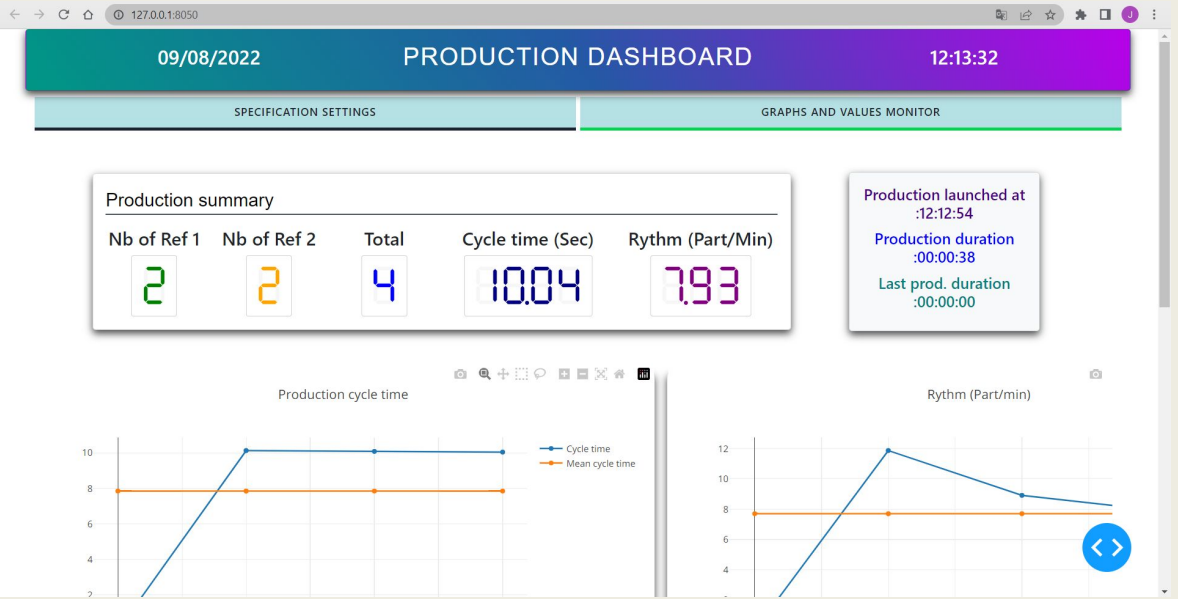

On your customized dashboard, and have the best data-driven decision tool :)

Keep connected with your well-selected KPI in real-time just in a glimpse

Through our powerful Gateway

From your machine

KeePI
 Excellence through Monitoring
 CONTACT: +212 707 451 188 / 699 966 915

We are an industry 4.0 solution providers offering
Real-time production monitoring solution for SM
Factories lacking of reliable production tracking system

CONTACT: +212 707 451 188 / 699 966 915

Amavi DOSSA
PhD student at UM6P
in Massive IoT Networks
Design Executive Officer