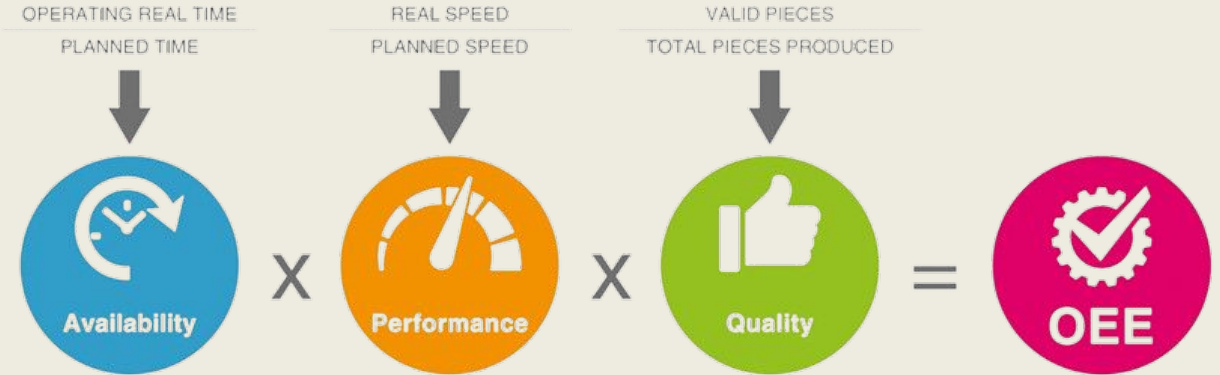

On your customized dashboard, and have the best data-driven decision tool :)

Keep connected with your well-selected KPI in real-time just in a glimpse

Through our powerful Gateway

From your machine

KeePI
 Excellence through Monitoring
 CONTACT: +212 707 451 188 / 699 966 915

We are an industry 4.0 solution providers offering
Real-time production monitoring solution for SM
Factories lacking of reliable production tracking system

CONTACT: +212 707 451 188 / 699 966 915

Amavi DOSSA
PhD student at UM6P
in Massive IoT Networks
Design Executive Officer